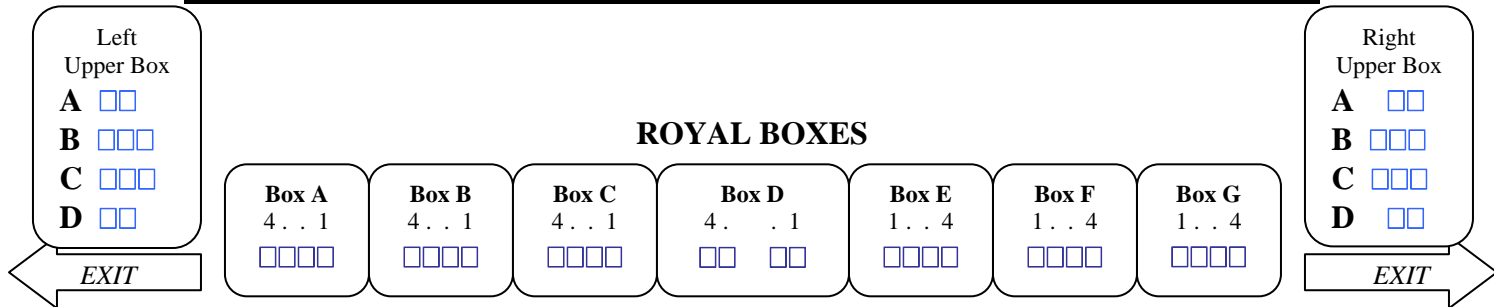

Morris Performing Arts Center South Bend Symphony Orchestra Orchestra and Main Floor Seating

.....STAGE.....

ORCHESTRA

LEFT LEFT CENTER CENTER RIGHT CENTER RIGHT

W= Wheelchair accessible seating

Morris Performing Arts Center South Bend Symphony Orchestra

Upper Seating

MEZZANINE

1st BALCONY

2nd BALCONY

3rd BALCONY