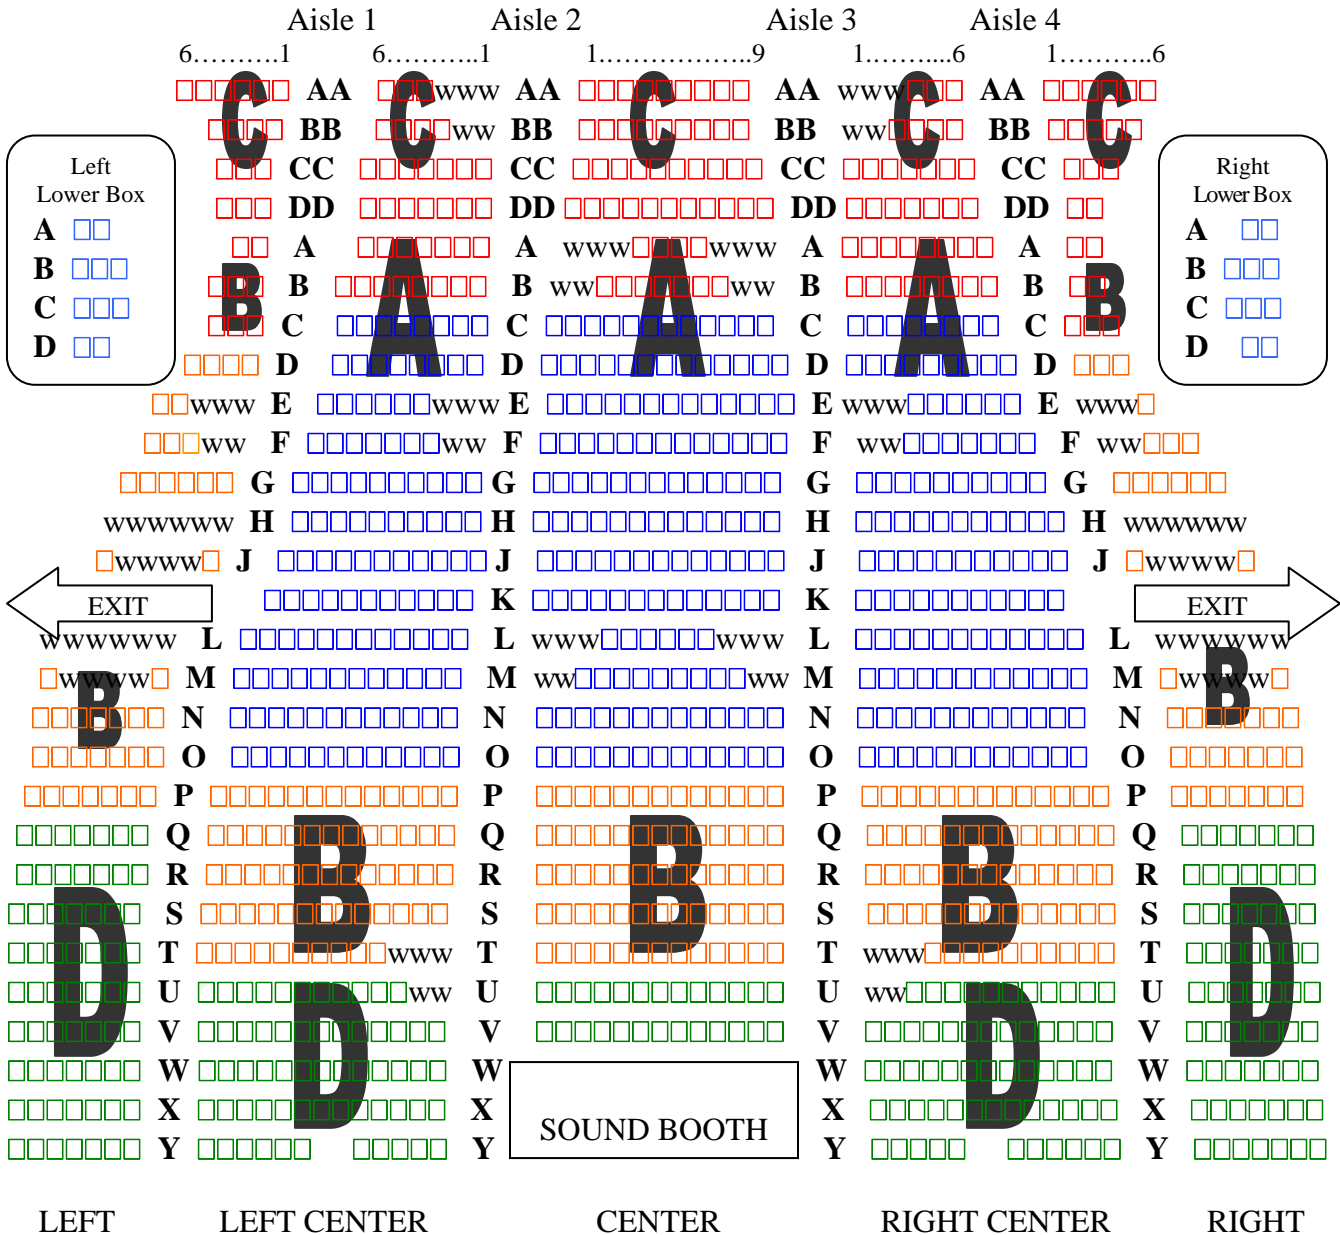

Morris Performing Arts Center South Bend Symphony Orchestra Orchestra and Main Floor Seating

.....STAGE.....

ORCHESTRA

LEFT LEFT CENTER CENTER RIGHT CENTER RIGHT

W= Wheelchair accessible seating

Morris Performing Arts Center South Bend Symphony Orchestra

Upper Seating

MEZZANINE

1st BALCONY

2nd BALCONY

3rd BALCONY